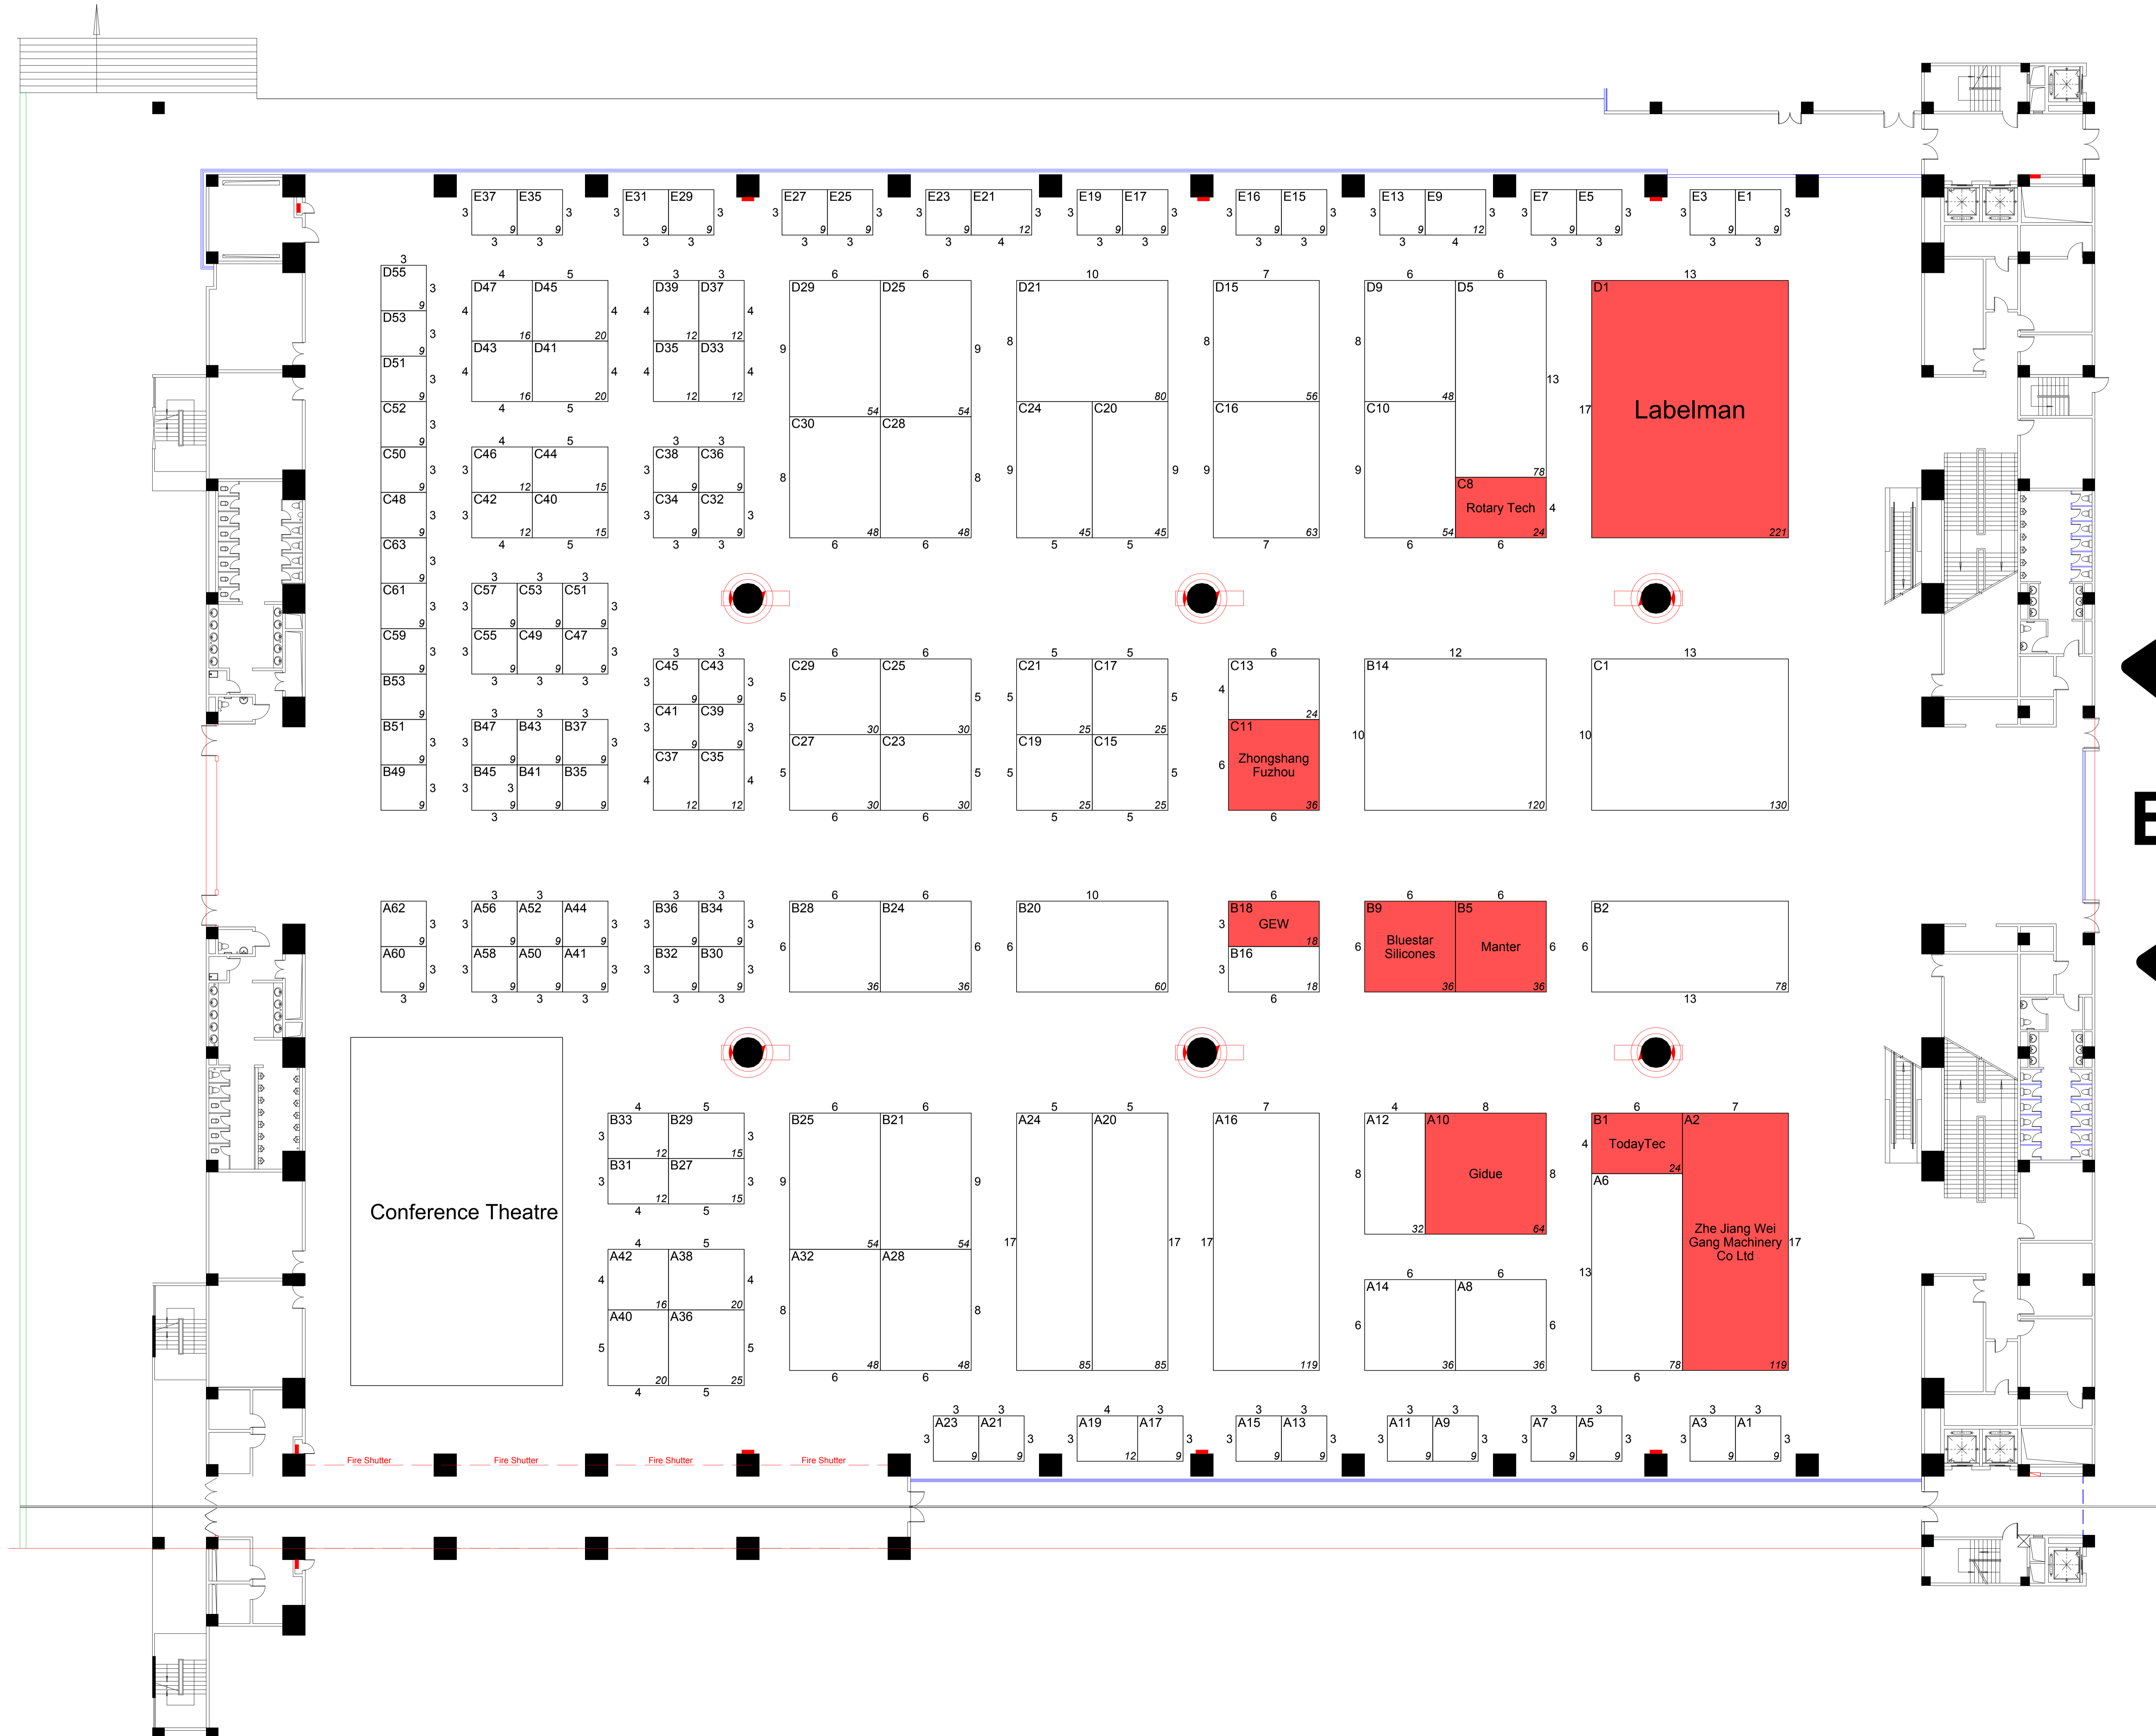

South China Label Show

4-6 December 2012, Pazhou Centre, Guangzhou

Hall 8.1

Entrance